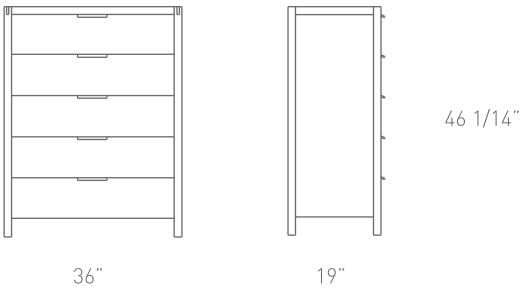

# INTER VERSION

\ fiche technique

Table de chevet 1 tiroir \  
Bedside table with 1 drawer

Semainier 5 tiroirs \  
5 drawers chest

Commode 4 tiroirs \  
4 drawers chest

Commode 6 tiroirs \  
6 drawers chest

Dimensions standards \  
Standard dimensions

84 1/2"  
84 1/2"  
84 1/2"

Lit Double  
Lit Queen  
Lit King