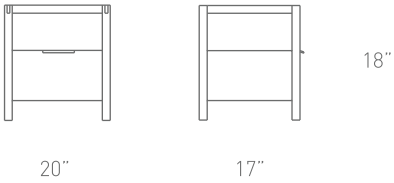

# INTER VERSION

\ fiche technique

Table de chevet 1 tiroir \  
Bedside table with 1 drawer

Semainier 5 tiroirs \  
5 drawers chest

Commode 4 tiroirs \  
4 drawers chest

Commode 6 tiroirs \  
6 drawers chest

Dimensions standards \  
Standard dimensions

84 1/2"  
84 1/2"  
84 1/2"

Lit Double  
Lit Queen  
Lit King