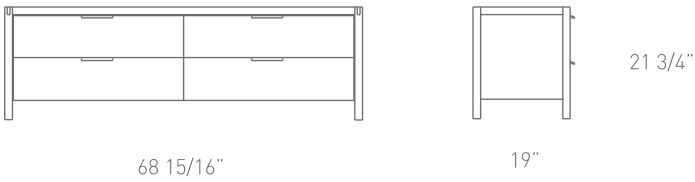

# INTER VERSION

\ fiche technique

Table de chevet 1 tiroir \  
Bedside table with 1 drawer

Semainier 5 tiroirs \  
5 drawers chest

Commode 4 tiroirs \  
4 drawers chest

Commode 6 tiroirs \  
6 drawers chest

Dimensions standards \  
Standard dimensions

84 1/2"  
84 1/2"  
84 1/2"

Lit Double  
Lit Queen  
Lit King