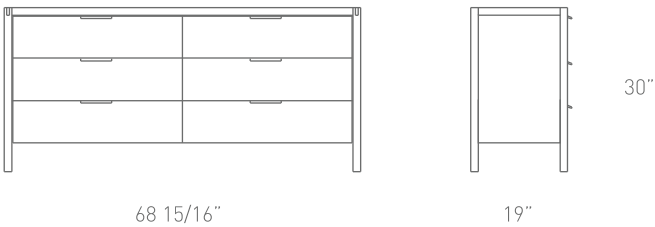

# INTER VERSION

\ fiche technique

Table de chevet 1 tiroir \  
Bedside table with 1 drawer

Semainier 5 tiroirs \  
5 drawers chest

Commode 4 tiroirs \  
4 drawers chest

Commode 6 tiroirs \  
6 drawers chest

Dimensions standards \  
Standard dimensions

84 1/2"  
84 1/2"  
84 1/2"

Lit Double  
Lit Queen  
Lit King